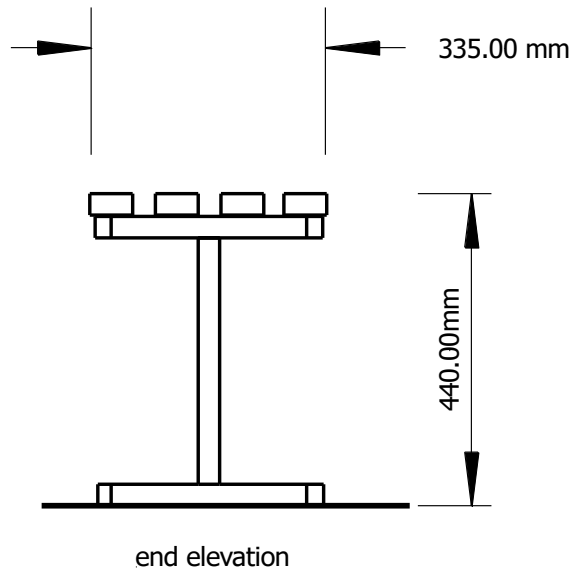

Parkland Bench

EM043

EMERDYN
02 9534 1314
sales@emerdyn.com.au

Dimensions