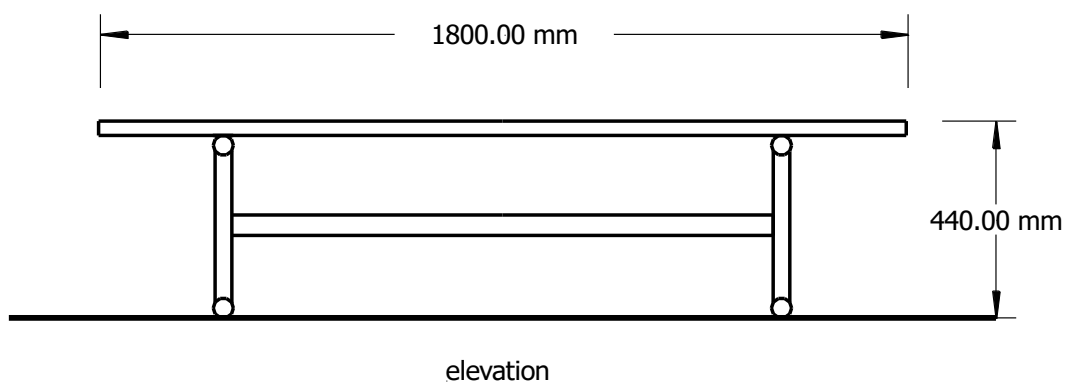

Parkland Bench

EM043

EMERDYN
02 9534 1314
sales@emerdyn.com.au

Dimensions